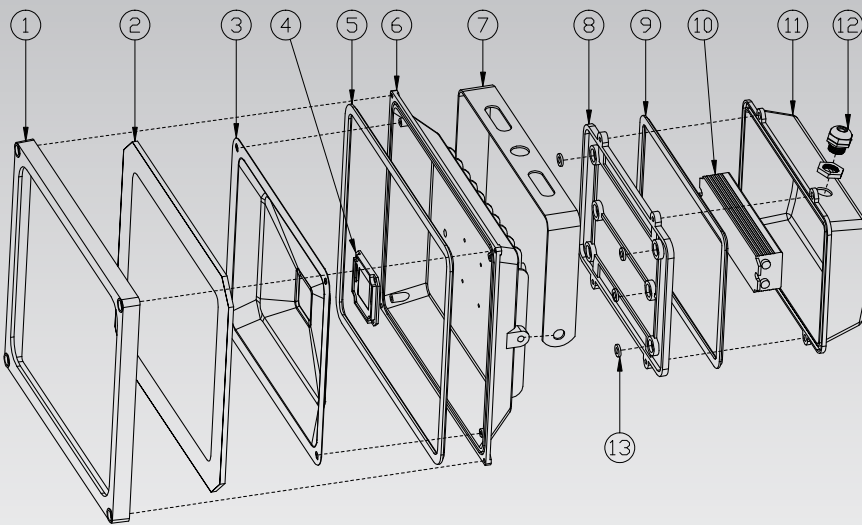

PROWEST®

**LED OUTDOOR
FLOOD LIGHT**

CE RoHS  **SGS ISO9001**

EXPLODED DRAWING

No.	Parinumber	Qty
1	Frame	1
2	Glass cover	1
3	Reflector	1
4	Light source	1
5	Waterproof ring(Big)	1
6	Heat sink	1
7	Stand	1
8	Stator	1
9	Waterproof ring(Small)	1
10	Power supply	1
11	Rear cover	1
12	Waterproof locks	1
13	Waterproof ring	6