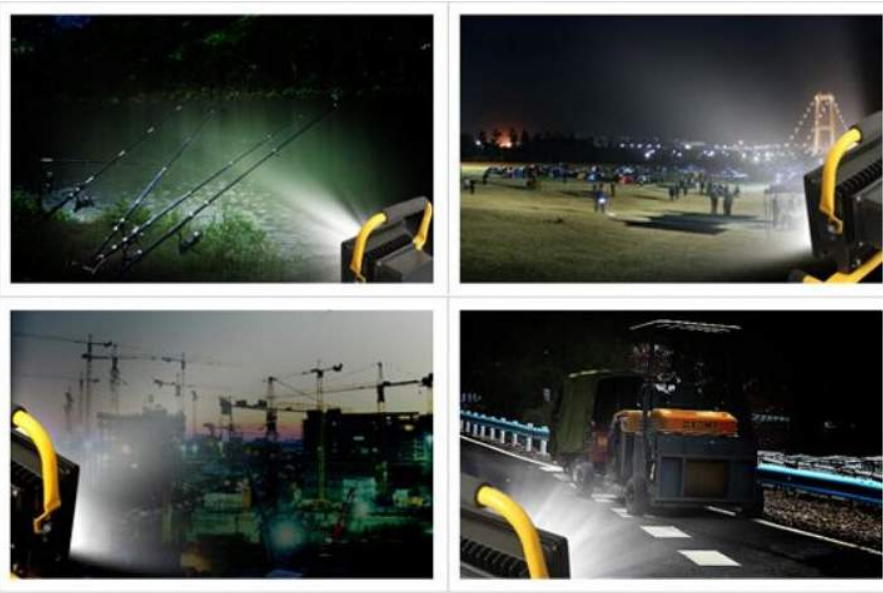

PROWEST®

**LED OUTDOOR
FLOOD LIGHT**

CE RoHS  **SGS ISO9001**

EXPLODED DRAWING

No.	Parinumber	Qty
1	Frame	1
2	Glass cover	1
3	Reflector	1
4	Light source	1
5	Waterproof ring(Big)	1
6	Heat sink	1
7	Stand	1
8	Stator	1
9	Waterproof ring(Small)	1
10	Power supply	1
11	Rear cover	1
12	Waterproof locks	1
13	Waterproof ring	6